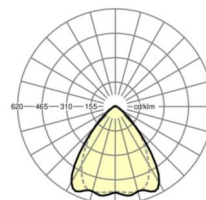

CHARACTERISTICS

Order number	19530024200
EAN number	4020863432950
Commodity code	94051190
Certification mark	IP 20, Protection class I, ENEC10 VDE, F, HACCP DIN10500/Food/IFS-application-related suitability/BRC, Indoor, CE
Impact resistance (IK rating)	IK03 (-20°C bis 30°C)
Ambient temperatur	ta -20°C to 30°C
Warranty period	5 years
State funding programs	BEG - Federal funding for efficient buildings (valid only for Germany)

ELECTRICAL ENGINEERING

Controller	Electronic driver (1 pcs.)
System output	96W
Mains voltage	230V/50Hz
Circuit breakers (inrush current)	13 pieces/B10, 22 pieces/B16, 22 pieces/C10, 37 pieces/C16
Energy efficiency class/light source	B

LIGHTING TECHNOLOGY

Placement	LED, Colour rendering/Light colour CRI ≥ 80 / 6500K
Colour tolerance (MacAdam)	3SDCM
Nominal luminous flux	15700lm
LED service life	50000h L80/B10 (Tq 30°C), 70000h L80/B50 (Tq 30°C)
Luminaire luminous efficiency	163lm/W
Beam angle	80° (C0) / 75° (C90)
UGR lat./long.	21.3 / 22.0

MECHANICS

Housing colour	traffic white RAL 9016
Dimensions (LxWxH/DxH)	2299mm x 55mm x 37mm
Weight (net)	2.2kg
Type of installation	Mounting rail system installation, Light structure

Dimensions

L	2299 mm	Length
B	55 mm	Width
H	37 mm	Height

DEEP-LINK

<https://www.regiolux.de/en/article/19530024200>

Reference	LED 16000lm 865
ηLB	100 %
Φ ↓/↑	98 % / 2 %
UGR lat./long.	21.3 / 22.0